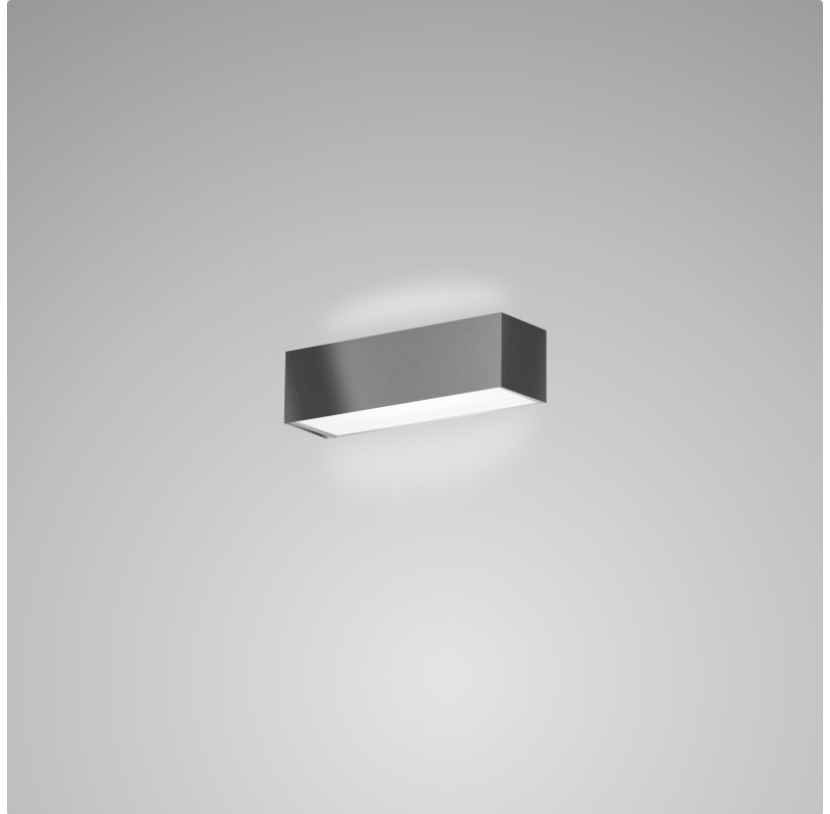

TOY SURFACE

D83138

GENERAL

Series: Toy
Brand: Panzeri
Division: Design
Mounting Type: Surface
Mounting Location: Wall
Subcategory: Ambient

PHYSICAL

Shape: Rectangle
Length (mm): 250
Length (in): 9 ⁷/₁₆"
Height (mm): 70
Height (in): 2 ³/₄"
Extension (mm): 85
Extension (in): 3 ¹/₄"
Light Distribution: Direct / Indirect
Weight (kg): 0.9
Weight (lbs): 2
Diffuser: Frost White Glass
Fixture Finish: SST
Fixture Material: Metal

ELECTRICAL

Number of Lamps: 1
Lamp Type: CFL
Bulb Included: Bulb Not Included
Total Output Wattage (W): 26
Max. Wattage Per Lamp (W): 26
Lamp Base: GX24-q3
Driver Included: Yes
Driver Type: Ballast - 120Vac - Non-dimming
Input Voltage (V): 120

LED

OPTICAL

RATINGS AND CERTIFICATIONS

Certified By: CSA Certified to UL and CSA Standards
IP rating: IP40