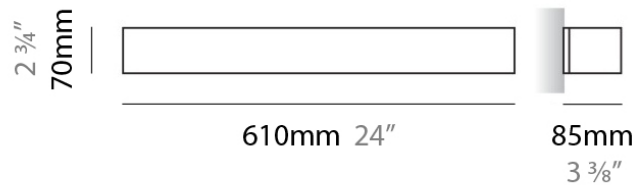

TOY SURFACE

D83142

GENERAL

Series: Toy
Brand: Panzeri
Division: Design
Mounting Type: Surface
Mounting Location: Wall
Subcategory: Ambient

PHYSICAL

Shape: Rectangle
Length (mm): 610
Length (in): 24
Height (mm): 70
Height (in): 2 ³/₄
Extension (mm): 85
Extension (in): 3 ³/₈
Light Distribution: Direct / Indirect
Weight (kg): 2.7
Weight (lbs): 6
Diffuser: Frost White Glass
Fixture Finish: SST
Fixture Material: Metal

ELECTRICAL

Number of Lamps: 1
Lamp Type: LED Retrofit / CFL
Bulb Included: Bulb Not Included
Total Output Wattage (W): 30 / 55
Max. Wattage Per Lamp (W): 30 / 55
Lamp Base: GX24-q3
Driver Included: Yes
Driver Type: Ballast - 120Vac - Non-dimming
Input Voltage (V): 120

LED

OPTICAL

RATINGS AND CERTIFICATIONS

Certified By: CSA Certified to UL and CSA Standards
IP rating: IP40