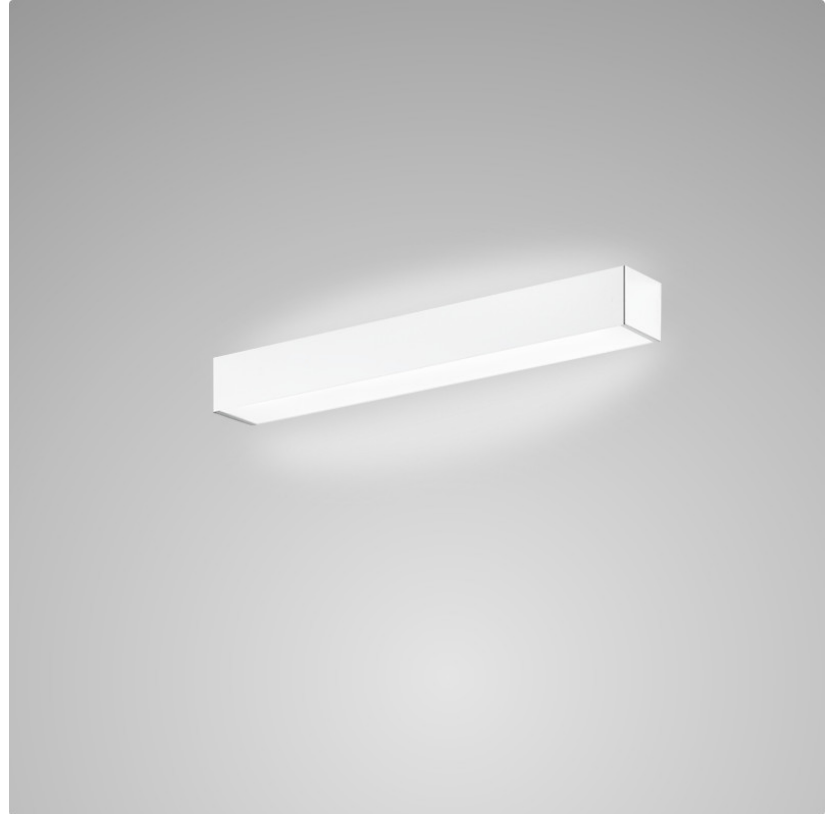

TOY SURFACE

D83140

GENERAL

Series: Toy
Brand: Panzeri
Division: Design
Mounting Type: Surface
Mounting Location: Wall
Subcategory: Ambient

PHYSICAL

Shape: Rectangle
Length (mm): 610
Length (in): 24
Height (mm): 70
Height (in): 2 3/4
Extension (mm): 85
Extension (in): 3 3/8
Light Distribution: Direct / Indirect
Weight (kg): 2.7
Weight (lbs): 6
Diffuser: Frost White Glass
Fixture Finish: WHI
Fixture Material: Metal

ELECTRICAL

Number of Lamps: 1
Lamp Type: LED Retrofit / CFL
Bulb Included: Bulb Not Included
Total Output Wattage (W): 26 / 55
Max. Wattage Per Lamp (W): 26 / 55
Lamp Base: 2GX13
Dimming: Non-Dimmable
Driver Included: Yes
Driver Location: Integrated
Driver Type: Ballast - Universal - Non-dimming
Input Voltage (V): 120 - 277

LED

OPTICAL

RATINGS AND CERTIFICATIONS

Certified By: CSA Certified to UL and CSA Standards
IP rating: IP40