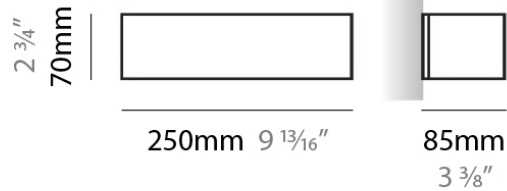

TOY SURFACE

D83138

GENERAL

Series: Toy
Brand: Panzeri
Division: Design
Mounting Type: Surface
Mounting Location: Wall
Subcategory: Ambient

PHYSICAL

Shape: Rectangle
Length (mm): 250
Length (in): 9 ⁷/₁₆"
Height (mm): 70
Height (in): 2 ³/₄"
Extension (mm): 85
Extension (in): 3 ¹/₄"
Light Distribution: Direct / Indirect
Weight (kg): 0.9
Weight (lbs): 2
Diffuser: Frost White Glass
Fixture Finish: SST
Fixture Material: Metal

ELECTRICAL

Number of Lamps: 1
Lamp Type: CFL
Bulb Included: Bulb Not Included
Total Output Wattage (W): 26
Max. Wattage Per Lamp (W): 26
Lamp Base: GX24-q3
Driver Included: Yes
Driver Type: Ballast - 120Vac - Non-dimming
Input Voltage (V): 120

LED

OPTICAL

RATINGS AND CERTIFICATIONS

Certified By: CSA Certified to UL and CSA Standards
IP rating: IP40