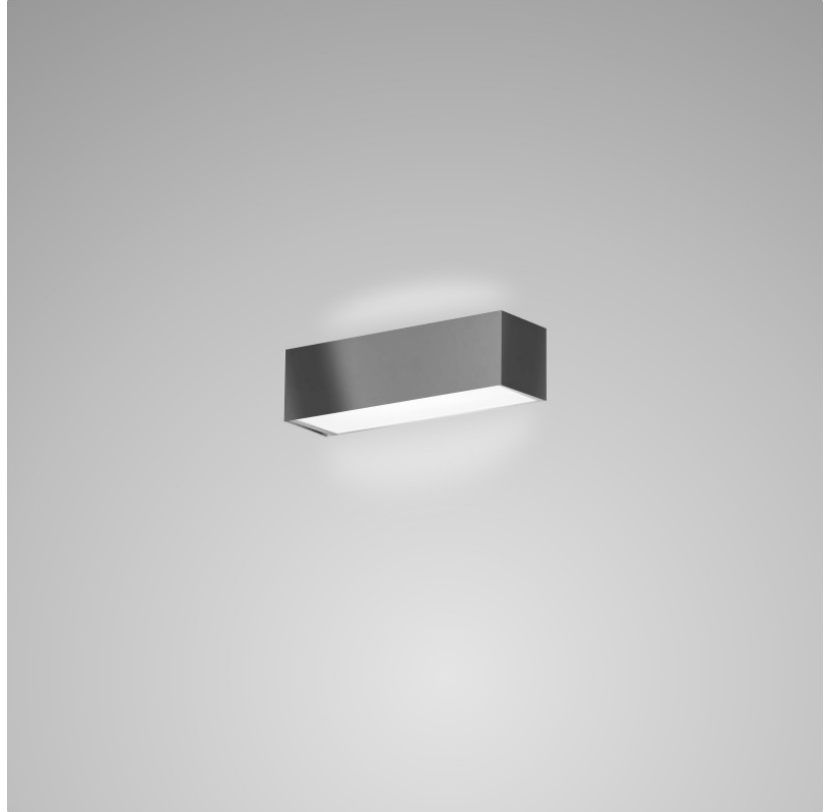

TOY SURFACE

D83281-PSS

GENERAL

Series: Toy _____

Brand: Panzeri _____

Division: Design _____

Mounting Type: Surface _____

Mounting Location: Wall _____

PHYSICAL

Shape: Rectangle _____

Length (mm): 250 _____

Length (in): $9 \frac{13}{16}$ _____

Height (mm): 70 _____

Height (in): $2 \frac{3}{4}$ _____

Extension (mm): 85 _____

Extension (in): $3 \frac{3}{8}$ _____

Light Distribution: Direct / Indirect _____

Weight (kg): 0.82 _____

Weight (lbs): 1.8 _____

Diffuser: Frost White Glass _____

Fixture Material: Metal _____

ELECTRICAL

Lamp Type: LED _____

Input Wattage (W): 13 _____

Total Output Wattage (W): 12 _____

Driver Included: Yes _____

Driver Location: Integrated _____

Driver Type: Integral LED driver, 700mA (Dimming and 277V options available with remote driver sold separately) _____

LED

Color Temperature (°K): 3000 _____

Max. Delivered Lumen (lm): 938 _____

CRI: >80 CRI _____

OPTICAL

RATINGS AND CERTIFICATIONS

Certified By: CSA Certified to UL and CSA Standards _____

IP rating: IP20 _____