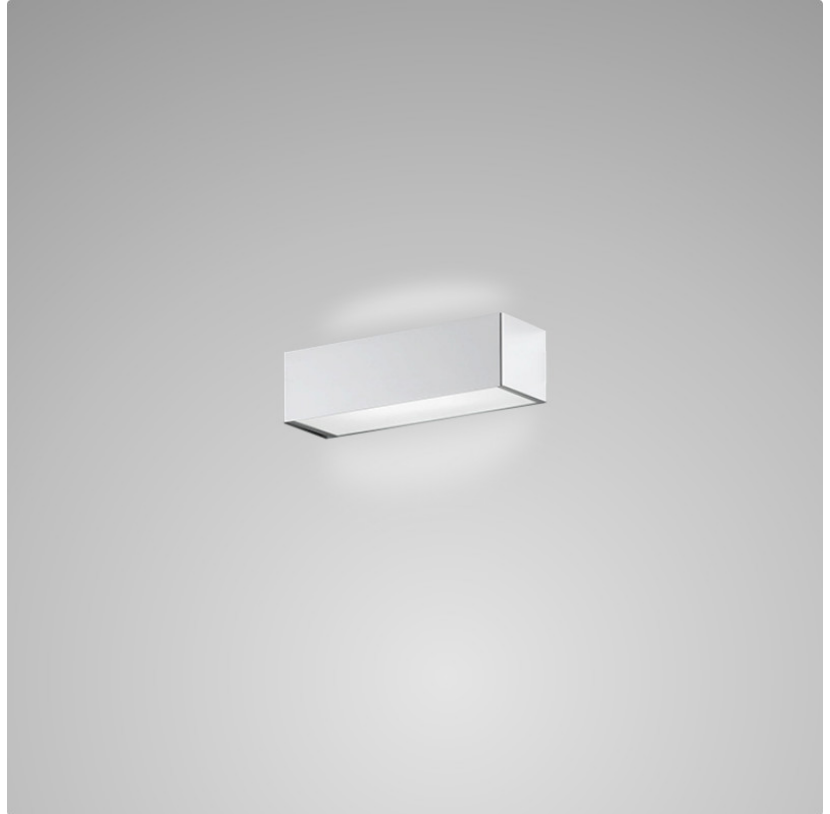

D83139

PROJECT
TYPE
NOTES
QUANTITY
DATE

GENERAL

Series: Toy
Brand: Panzeri
Division: Design
Mounting Type: Surface
Mounting Location: Wall
Subcategory: Ambient

PHYSICAL

Shape: Rectangle
Length (mm): 250
Length (in): 9 7/8
Height (mm): 70
Height (in): 2 3/4
Extension (mm): 85
Extension (in): 3 1/4
Light Distribution: Direct / Indirect
Weight (kg): 0.9
Weight (lbs): 2
Diffuser: Frost White Glass
Fixture Finish: SST
Fixture Material: Metal

ELECTRICAL

Number of Lamps: 1
Lamp Type: CFL
Bulb Included: Bulb Not Included
Total Output Wattage (W): 26
Max. Wattage Per Lamp (W): 26
Lamp Base: GX24-q3
Driver Included: Yes
Driver Type: Ballast - 120Vac - Non-dimming
Input Voltage (V): 120

LED

OPTICAL

RATINGS AND CERTIFICATIONS

Certified By: CSA Certified to UL and CSA Standards
IP rating: IP40